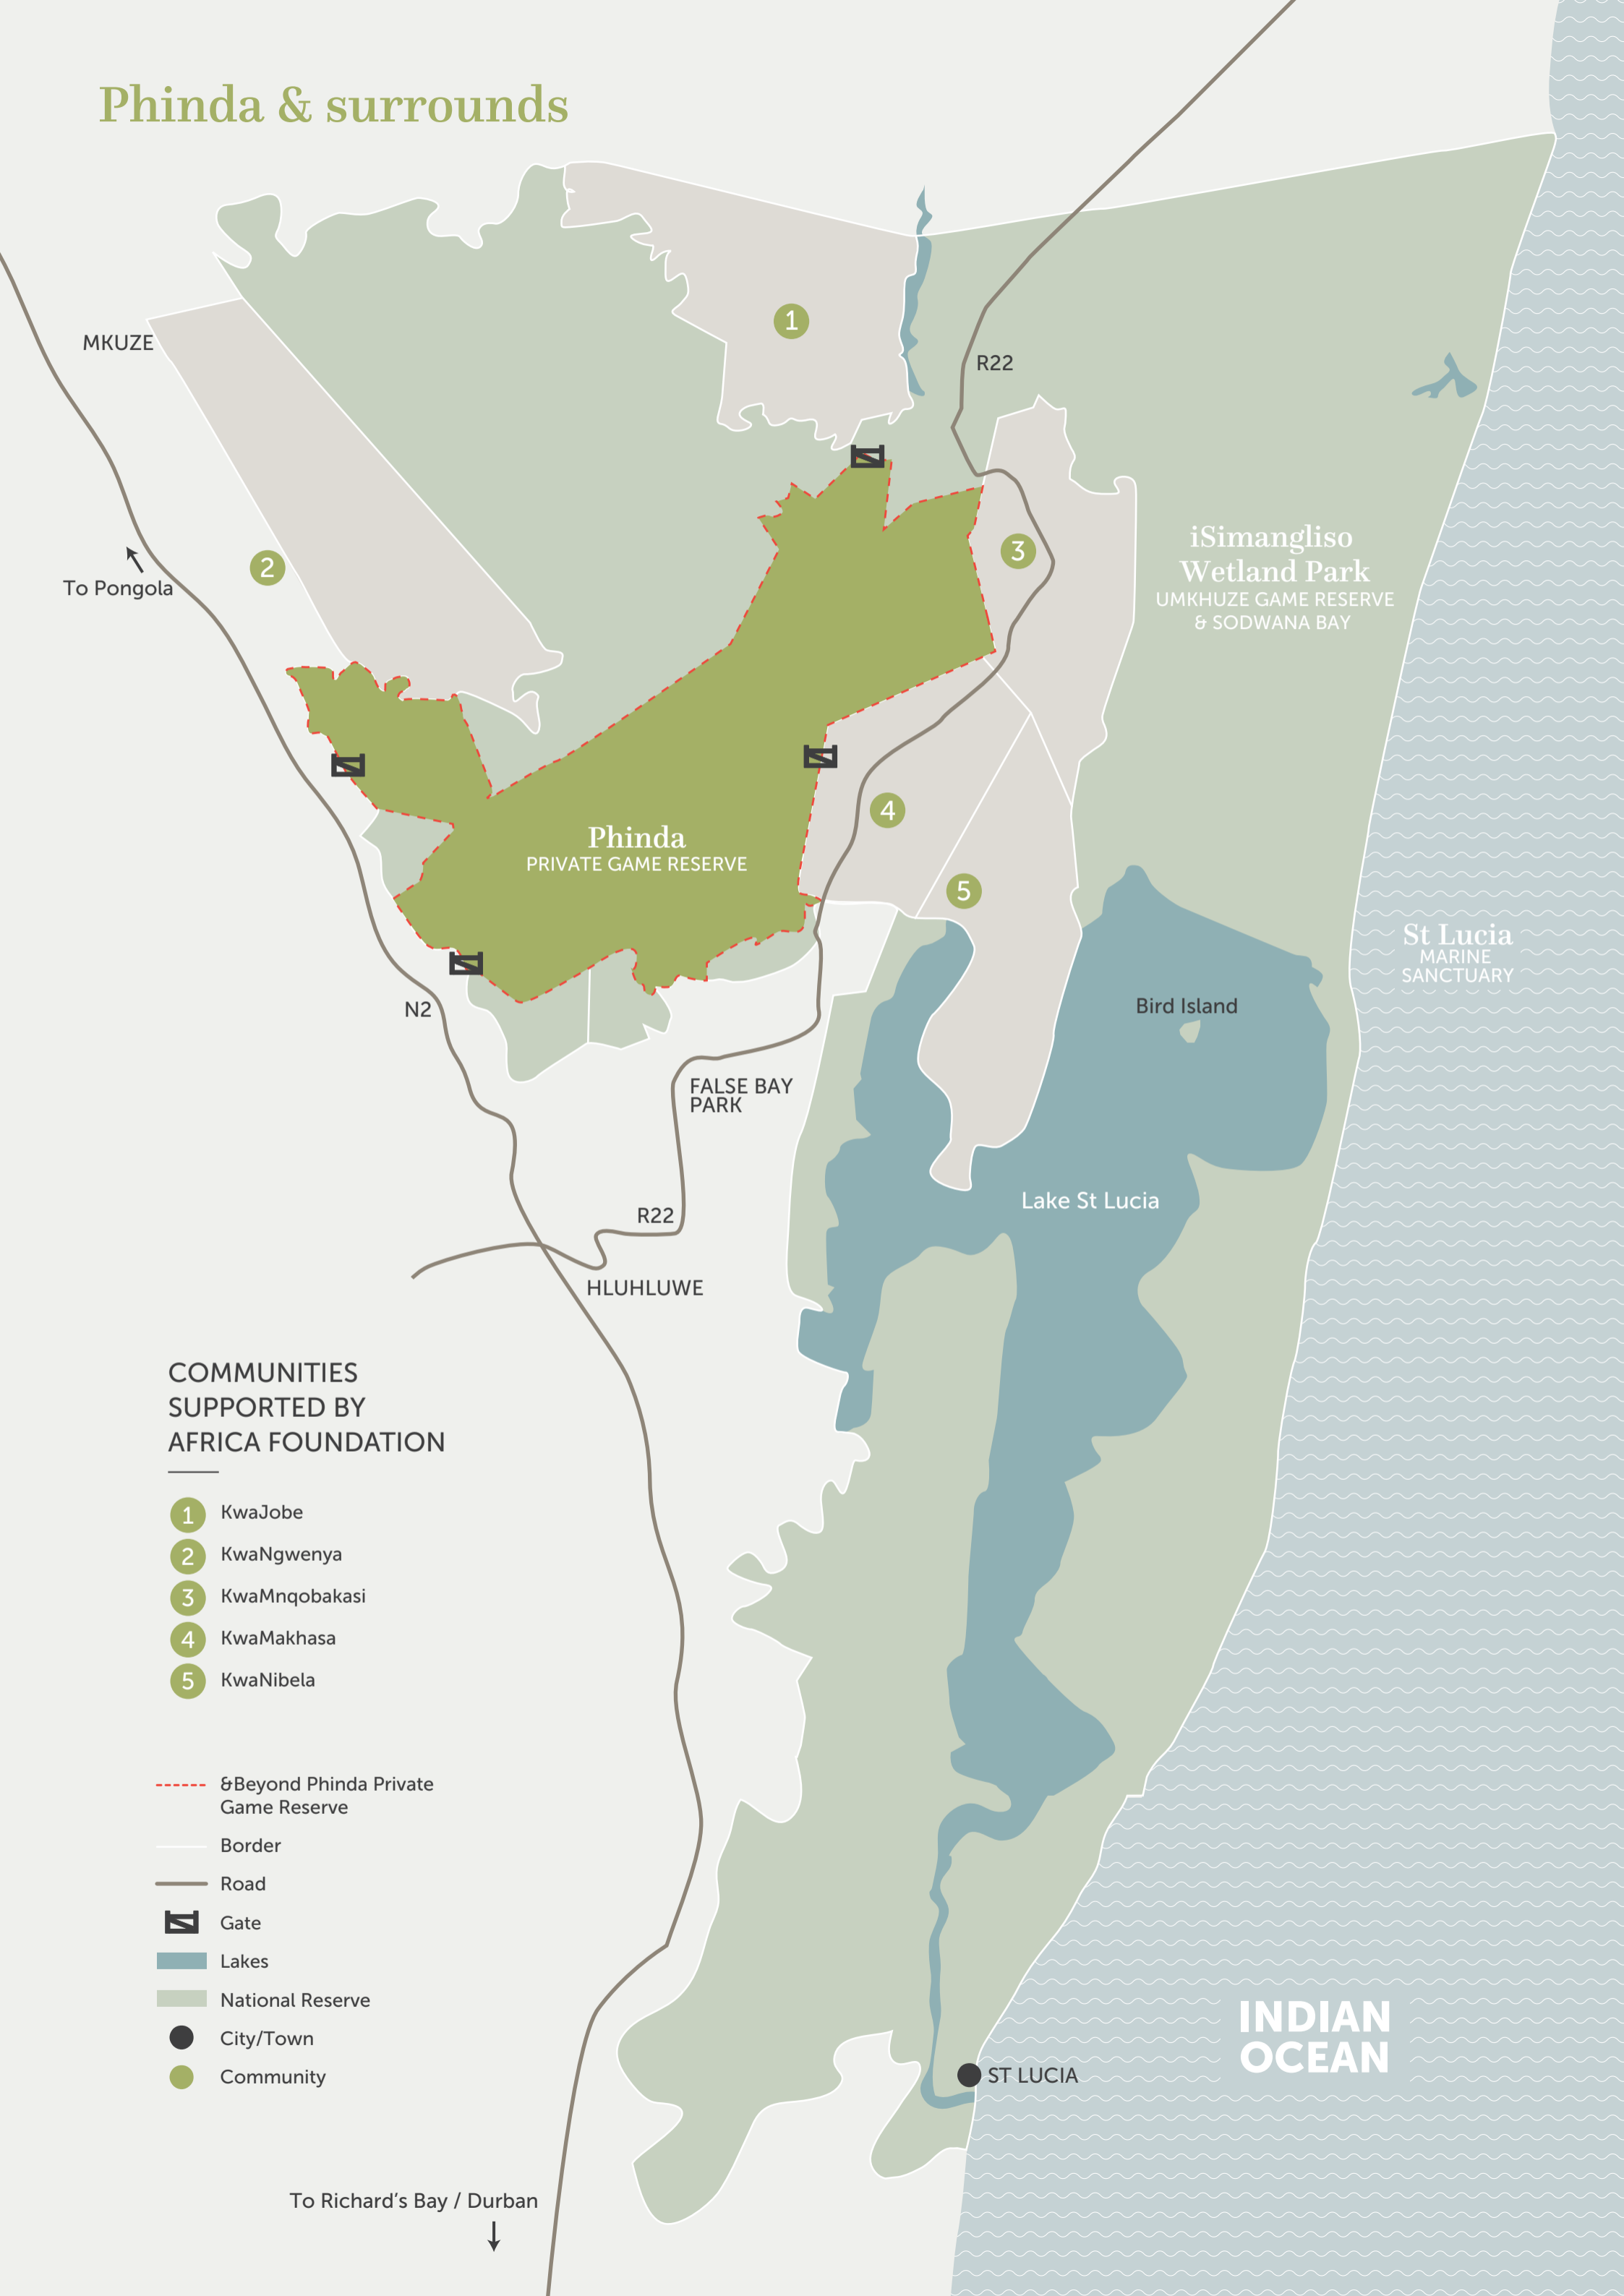

Phinda & surrounds

COMMUNITIES SUPPORTED BY AFRICA FOUNDATION

- 1 KwaJobe
- 2 KwaNgwenya
- 3 KwaMnqobakasi
- 4 KwaMakhasa
- 5 KwaNibela

- - - Beyond Phinda Private Game Reserve
- Border
- Road
- ⚓ Gate
- Lakes
- National Reserve
- City/Town
- Community

To Richard's Bay / Durban
↓

MKUZE
To Pongola
↖

INDIAN OCEAN

● ST LUCIA

iSimangliso
Wetland Park
UMKHUZE GAME RESERVE
& SODWANA BAY

St Lucia
MARINE
SANCTUARY

Phinda
PRIVATE GAME RESERVE

Lake St Lucia

Bird Island

FALSE BAY
PARK

N2

R22

HLUHLUWE

R22

2

1

3

4

5